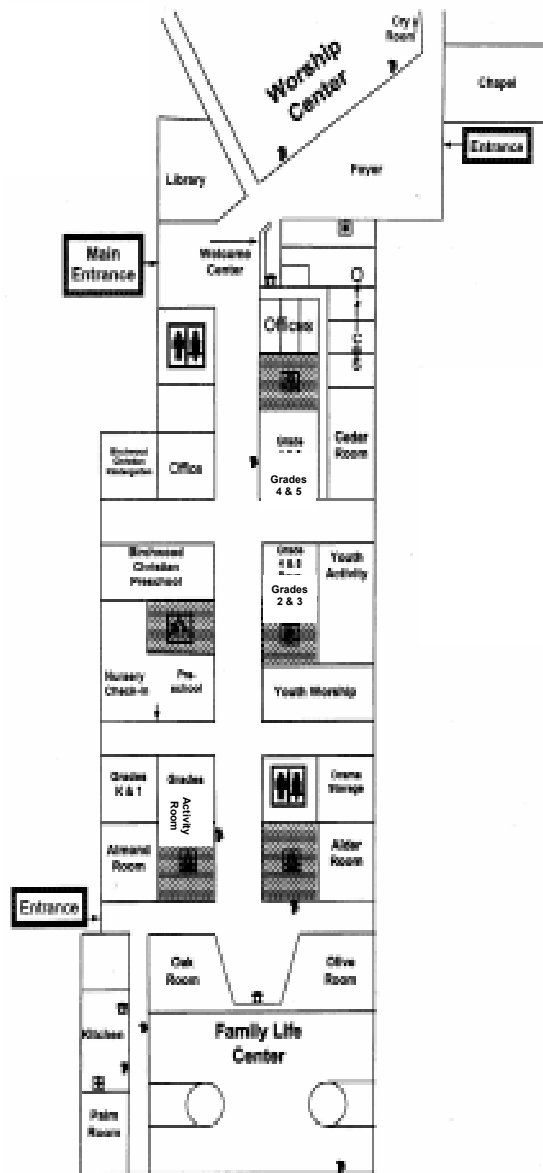

BIRCHWOOD FACILITY

For Your Special Needs

Cry Room with one-way windows is available to the right of the Worship Center.

Hearing Devices are available to the left rear of the Worship Center at the sound board.

Wheelchairs are available from the Ushers.

We Welcome Children at Birchwood

Children's bulletins are available from the ushers. Childcare is available during the worship service for infants through preschool. After the Children's Moment, children through 5th grade will be excused to Children's Church (slide will announce when it is time to leave). During the summer months, children Kindergarten through 5th grade, are invited to remain in the worship service but an optional Children's Church will be available following the opening group of songs. Please sign in your child with the attendant at the Childcare check-in desk.